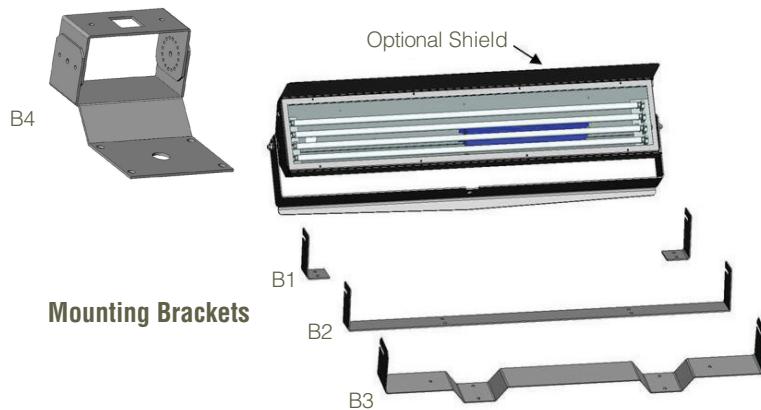

MOUNTING OPTIONS AND SHIELDS

APPLICATION

- Billboard Lighting application
- Energy efficient T5 HO fluorescent
- Retail, Institutional and Industrial
- Suitable for wall or tenon mount applications

CONSTRUCTION

- Housing is 0.080 thick aluminum seam welded and ground with powder coated bronze finish
- Lens frame is single piece construction hinged from either side with positive locking spring loaded barrel latches
- Tempered 3/16" thick glass adhered to frame with closed cell rubber gasket
- Choice of four heavy gauge post painted steel mounts
- Specular optics provide increased efficiency over existing HID lighting

ELECTRICAL

- Quality name brand electronic ballast, universal 120-277V
- Optional 480V
- Optional photocell
- Lamps secured in place with rotating camlock lampholders
- Shipped with 2-foot S.O. cord standard

MOUNTING

- B1 - 2 ft. or 4 ft.
- B2 - 2 ft. or 4 ft.
- B3 - 4 ft. only
- B4 - 2 ft. only

LENGTH

- 2 ft. uses 24 WATT T5 HO
- 4 ft. uses 54 WATT T5 HO

ORDER LOGIC

OWP Length 2- 2 ft. 4- 4 ft #Lamps 02 04 06 Lamp Type 24- F24 T5H 54- F54 T5H	M N X Mounting 1- B1, 2 ft. or 4 ft. 2- B2, 2 ft. or 4 ft. 3- B3, 4 ft. 4- B4, 2 ft. Only X- None	Ballast UPR- Universal Programmed Rapid Start 4RN- 480v Rapid Start Ballast Configuration 002- (1) 2 lamp 004- (1) 4 lamp 022- (2) 2 lamp 024- (1) 2 lamp, (1) 4 lamp 222- (3) 2 lamp [Note: For 2' version use "002- (1) 2 lamp"]	Cord Length 2- 2 ft. 6- 6 ft. 8- 8 ft. 1- 12 ft.	Nema Plug A- 120v 15 amp straight-blade B- 277v 20 amp twistlock C- 480v 20 amp twistlock D- 277v 15 amp twistlock F- 120v 15 amp twistlock X- None	XX X X Special Options L- Lamps installed P- Photocell 90D- Past 90 degree aiming (Lens frame overlap housing)